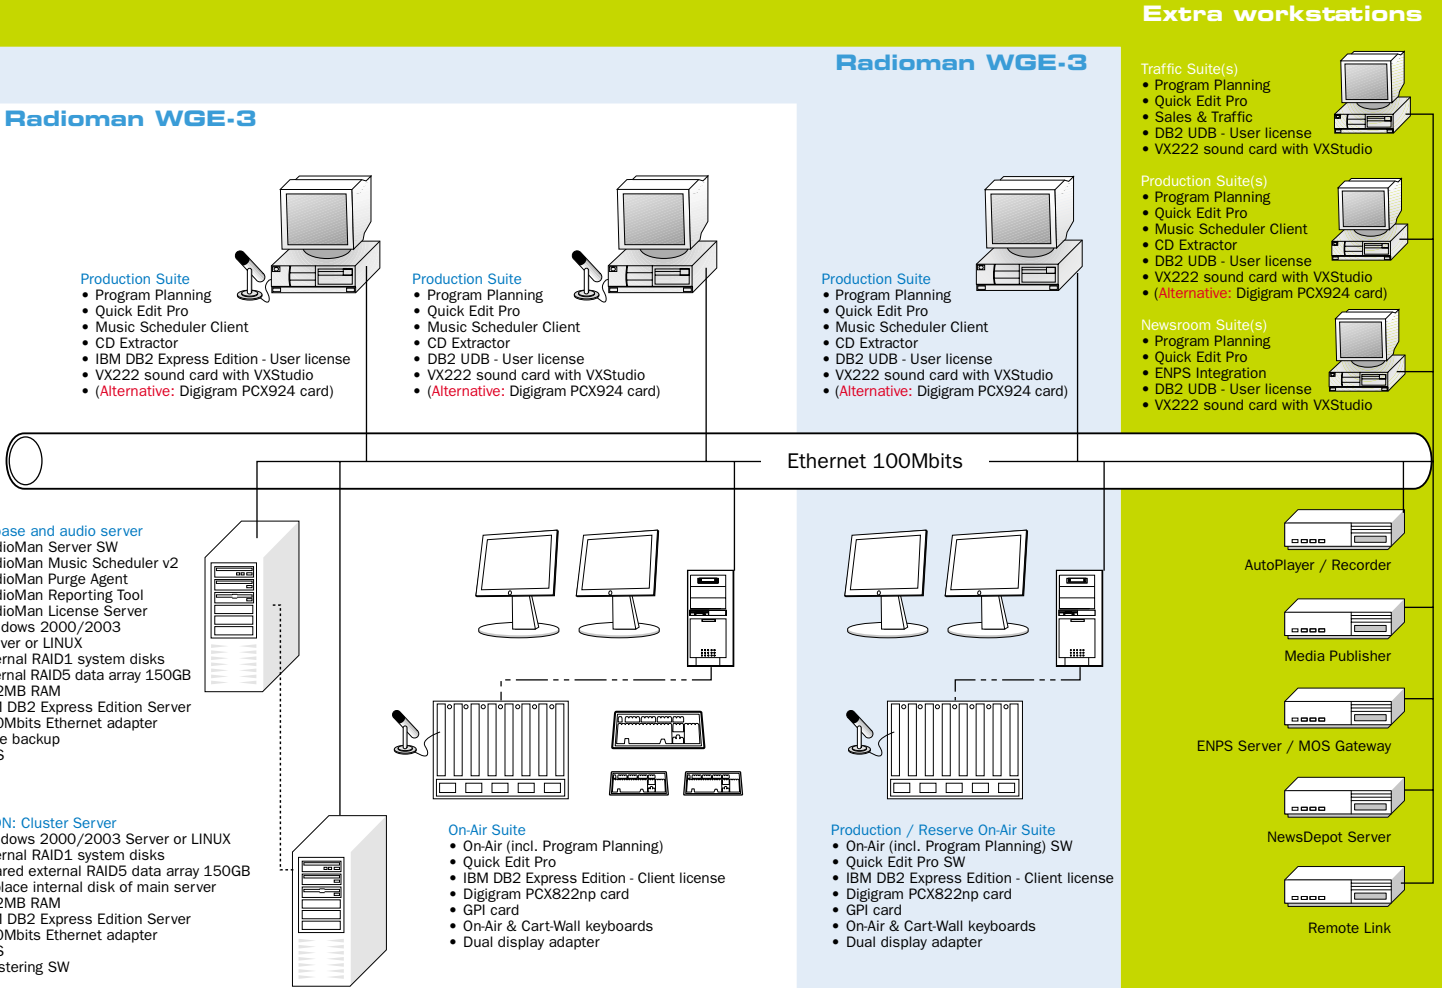

The Jutel RadioMan Workgroup Edition Entry Level WGE-3 Package Includes:

1 x On-Air Suite:

- On-Air software
  - Playout
  - Database access
  - Cart-Wall
  - Script Editor
- Quick Edit Pro software
- IBM DB2 Express Edition SQL Client
- Digigram PCX822 audio card
- RadioMan GPI card
- On-Air and Cart-wall keyboards

2 x Production Suite:

- Program Planning software
  - Program Planning
  - Database access
  - Script Editor
- Quick Edit Pro software
- CD Extractor software
- IBM DB2 Express Edition SQL Client
- Digigram VX222+VXStudio audio card
- (Optional audio card: PCX924v2)

1 x Server Suite:

- RadioMan File Server
- RadioMan Purge Agent Software
- RadioMan Licence server
- RadioMan Reporting Tool
- RadioMan Music Scheduler or Selector interface
- IBM DB2 Express Edition Server

The On-Air suite is used in on-air studios and the Production Suite either in production studios or desktop editing workstations. The Server suite is an application package that is installed either in a

Windows 2000/2003 server or a LINUX server. RadioMan packages do not include PC workstations, servers or networking.

Radioman Workgroup Edition Packages

The Solution Grows with Your Needs

RadioMan Workgroup Edition basic systems can be expanded with any number of extra On-Air or Production suites and with the following optional software packages:

- Sales & Traffic Package
- RCS Linker interface
- CD-R Archivist Package
- AutoRecorder/Player kit
- Telephone Messaging Package
- ENPS Integration Package
- Media Publisher
- NewsDepot Server
- Remote Link

Notes:

- To be installed in Production Suite
- Requires an extra PC and audio boards
- To be installed in On-Air and Production Suites