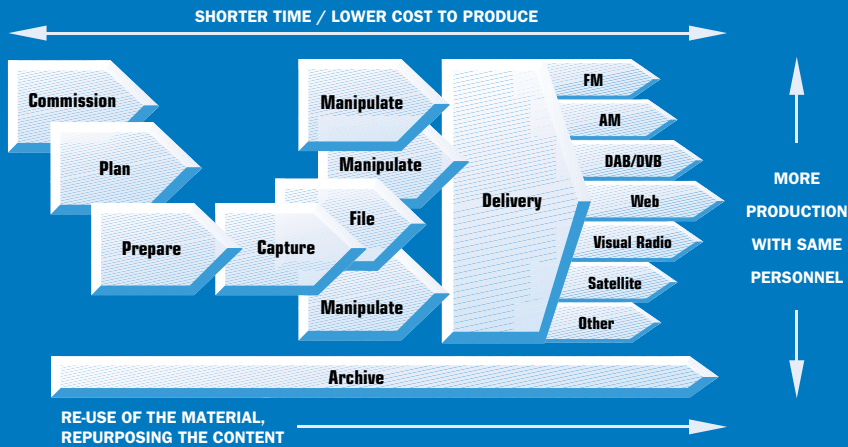

JUTEL - EXCELLENCE ON AIR SINCE 1984

Jutel is a forerunner in digital content management solutions for major radio broadcasters and mobile content providers. Our mission is to ensure the competitiveness of our customers in the fast-paced world of digital media.

Sales contacts:
sales@jutel.fi
Phone: +358 8 551 4801
Telefax: +358 8 551 4810
Postal address:
Jutel
Teknologiantie 11
FI-90570 Oulu
Finland
www.jutel.fi