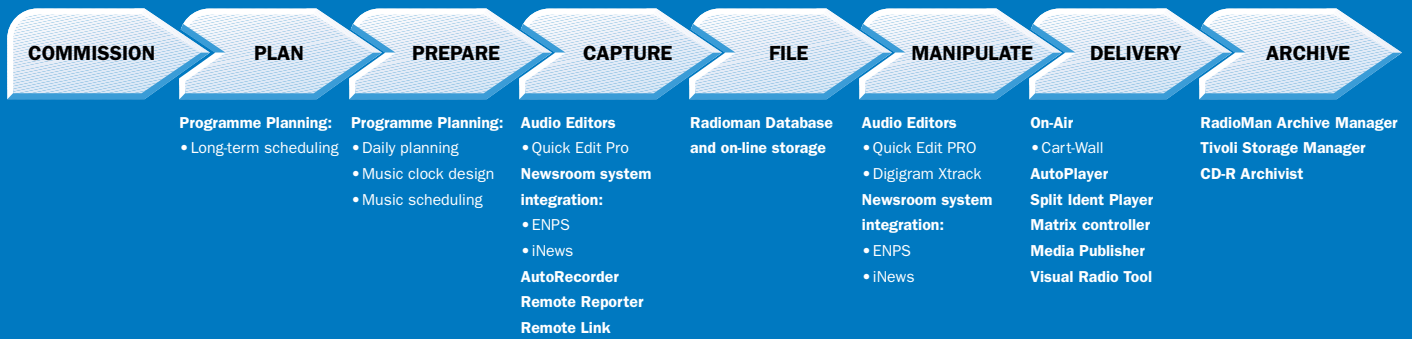

JUTEL - EXCELLENCE ON AIR SINCE 1984

Jutel is a forerunner in digital content management solutions for major radio broadcasters and mobile content providers. Our mission is to ensure the competitiveness of our customers in the fast-paced world of digital media.

Sales contacts:
sales@jutel.fi
Phone: +358 8 551 4801
Telefax: +358 8 551 4810
Postal address:
Jutel
Teknologiantie 11
FI-90570 Oulu
Finland
www.jutel.fi