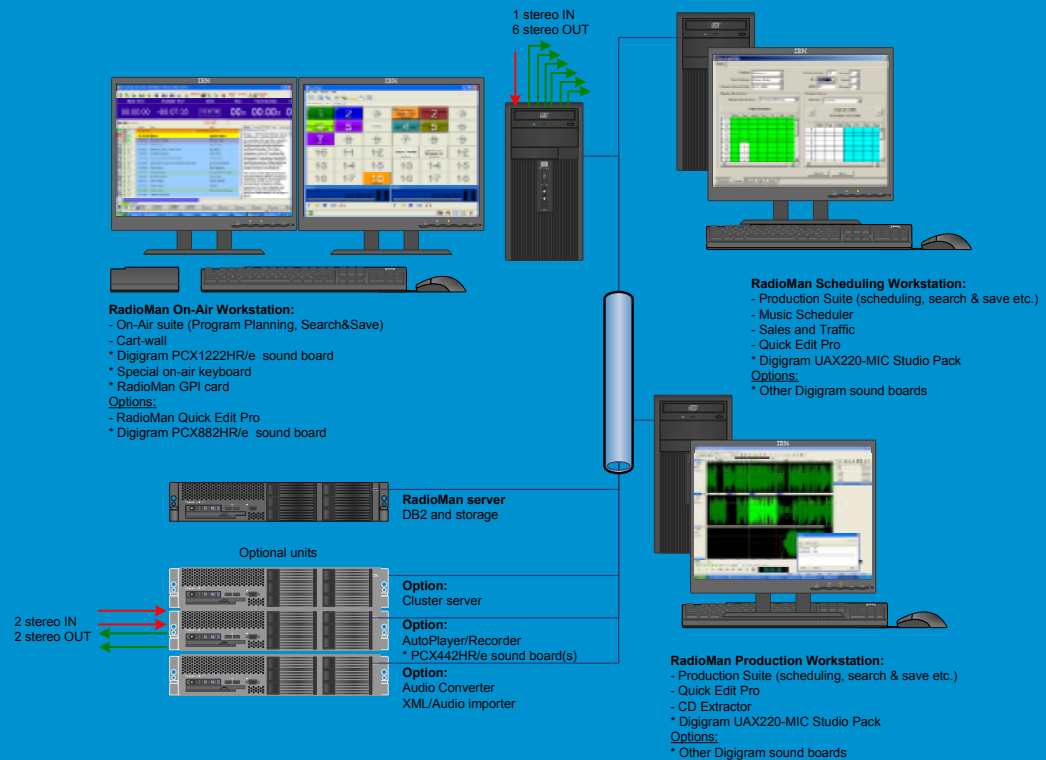

Hardware and operating systems:

- Sound boards:
 - high quality Digigram sound boards included in the packages
 - Option to use Windows sound boards
- Computer hardware and software:
 - Windows or LINUX servers
 - uses standard modern PC hardware
 - Windows XP or Windows 7 workstations
 - DB2 Express included in the package
 - 100Mbps or 1Gbits switched Ethernet

Other Jutel products:

RadioMan Enterprise Edition,
RadioMan Workgroup Edition,
HIPman

JUTEL RadioMan™

Figure: RadioMan Express solution with one server and three workstations

Global business with local support